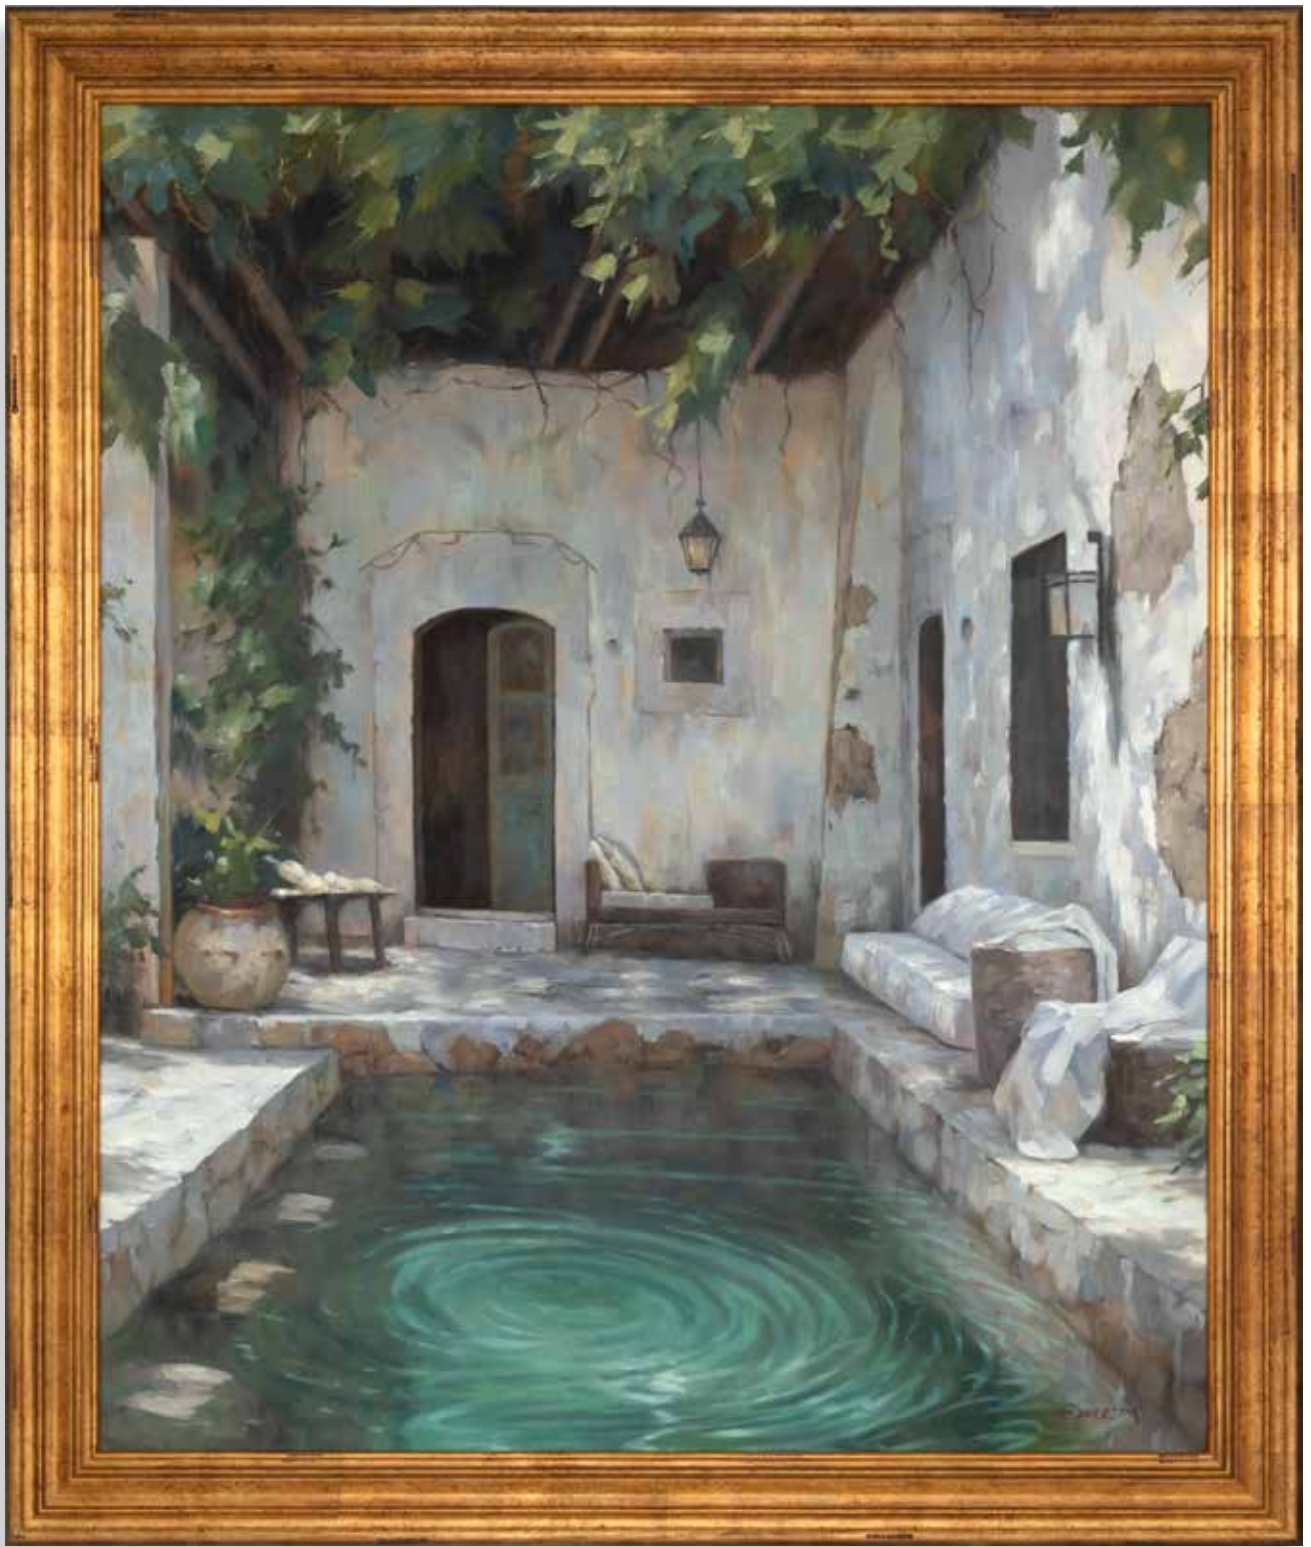

NA224020 COURTYARD

50.5W x 50.5H inches

Original oil exclusive to The Natural Light

NA224025 CALYPSO

37.5W x 53.5H inches

Original oil exclusive to The Natural Light

NA224030 URBAN COURTYARD

46W x 54H inches

Original oil exclusive to The Natural Light

NA224035 STAND OUT

51.5W x 71.5H inches

Original oil exclusive to The Natural Light

NA224040 FRENCH FLOWERS

39W x 55H inches

Original oil exclusive to The Natural Light